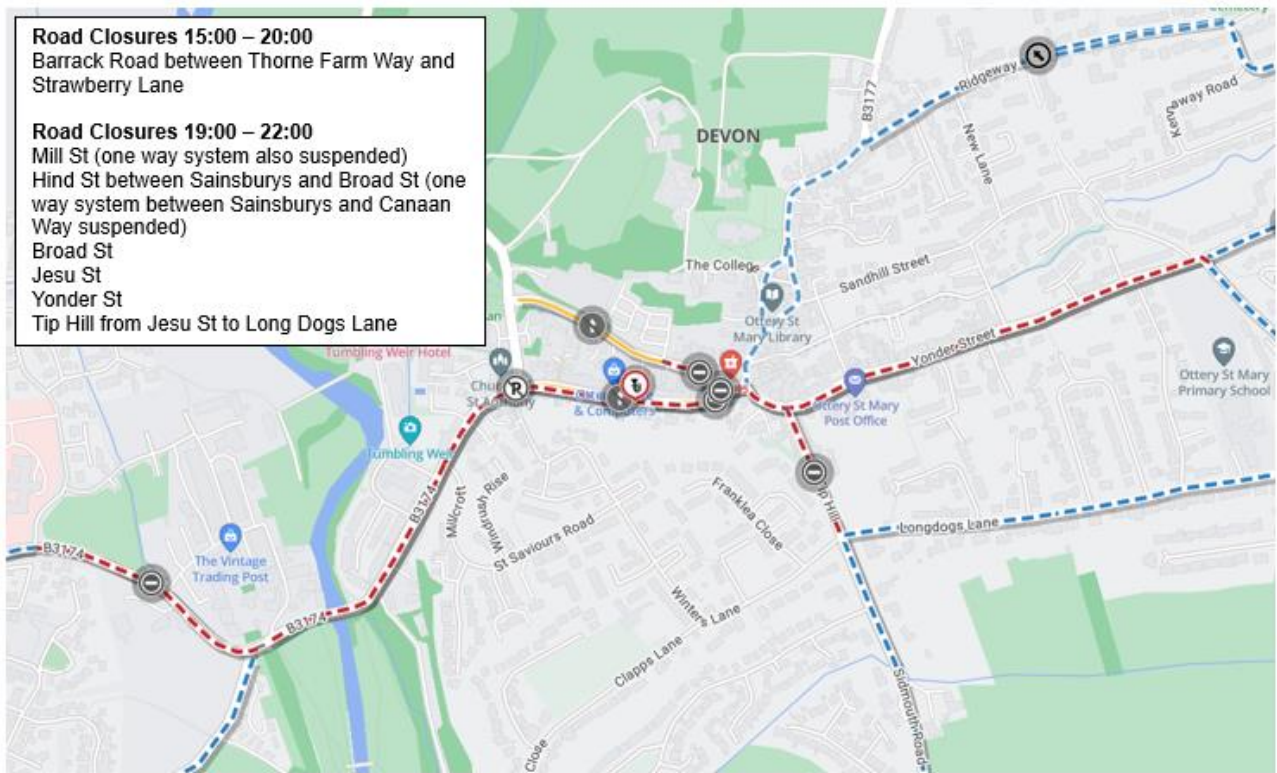

The alternative, signed, route for vehicles will be via – ROAD PAST THE SALSTON HOTEL,
FLUXTON, TIPTON ST JOHN, WIGGATON, SIDMOUTH ROAD, LONGDOGS LANE AND SLADE
ROAD OR CHINEWAY ROAD, KENNAWAY ROAD, RIDGEWAY, PATERNOSTER ROW,
CORNHILL, GOLD STREET AND SILVER STREET.

The One-Way system on the Affected Roads will be suspended.

Between the hours of **19.00** and **22.00**

**MILL STREET AND HIND STREET FROM SAINSBURYS CAR PARK TO ITS JUNCTION WITH
CANAAN WAY (RIGHT TURN ONLY)**

Road Closures 19:00 – 22:00
 Mill St (one way system also suspended)
 Hind St between Sainsburys and Broad St (one way system between Sainsburys and Canaan Way suspended)
 Broad St
 Jesu St
 Yonder St
 Tip Hill from Jesu St to Long Dogs Lane

Diversion routes shown in blue: ———