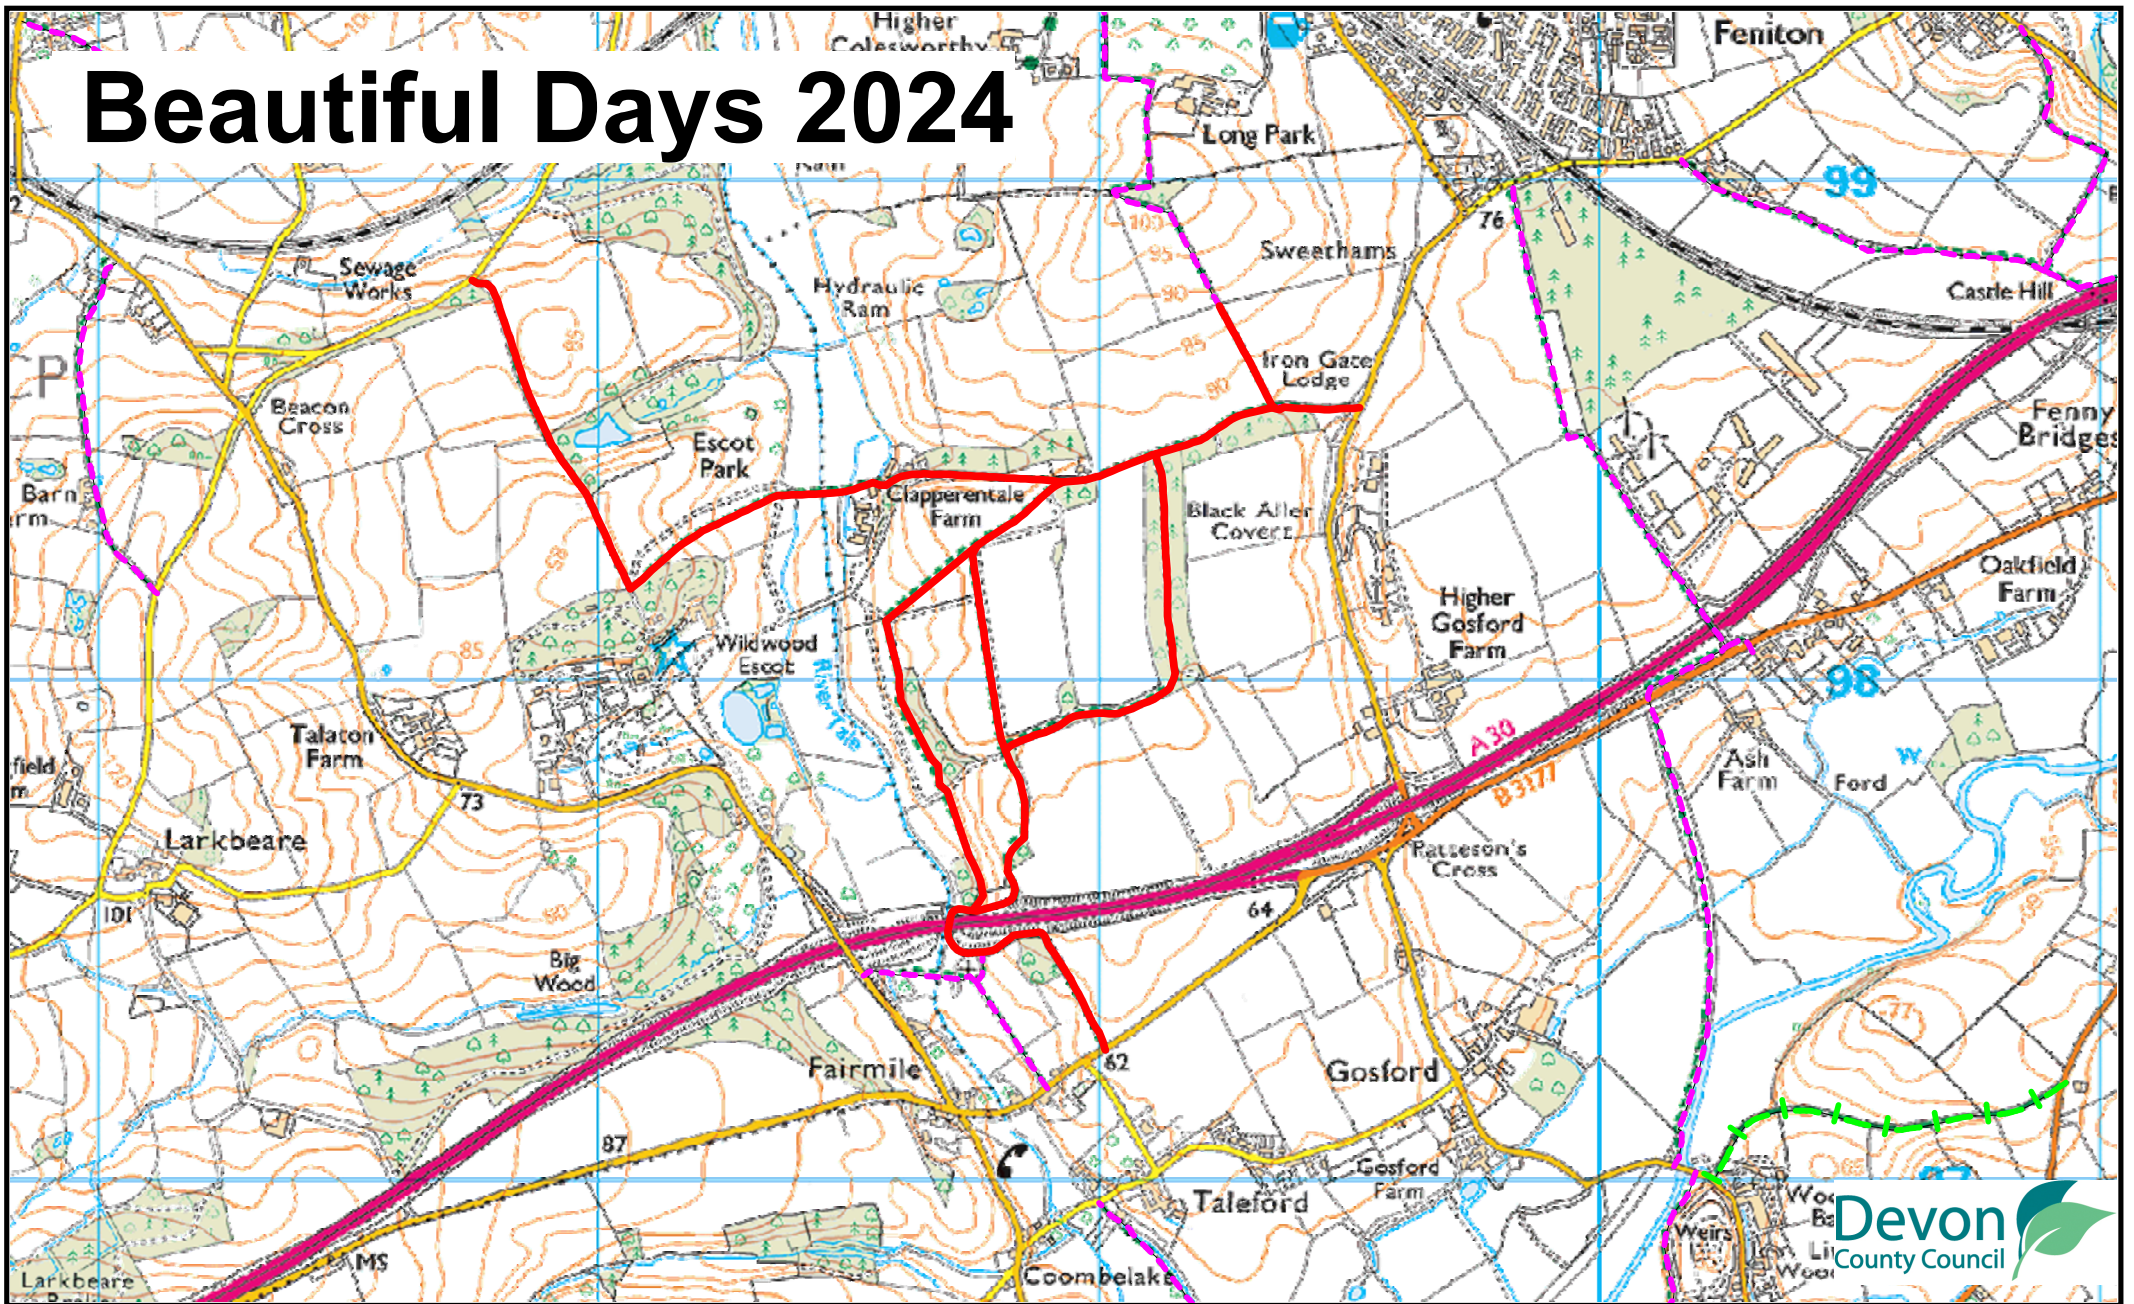

Beautiful Days 2024

Contains Ordnance Survey data. © Crown copyright and database rights 2024. 100019783

Paths Closed from 10th August 2024 to 19th August 2024 inclusive to enable event

Scale 1:15,000