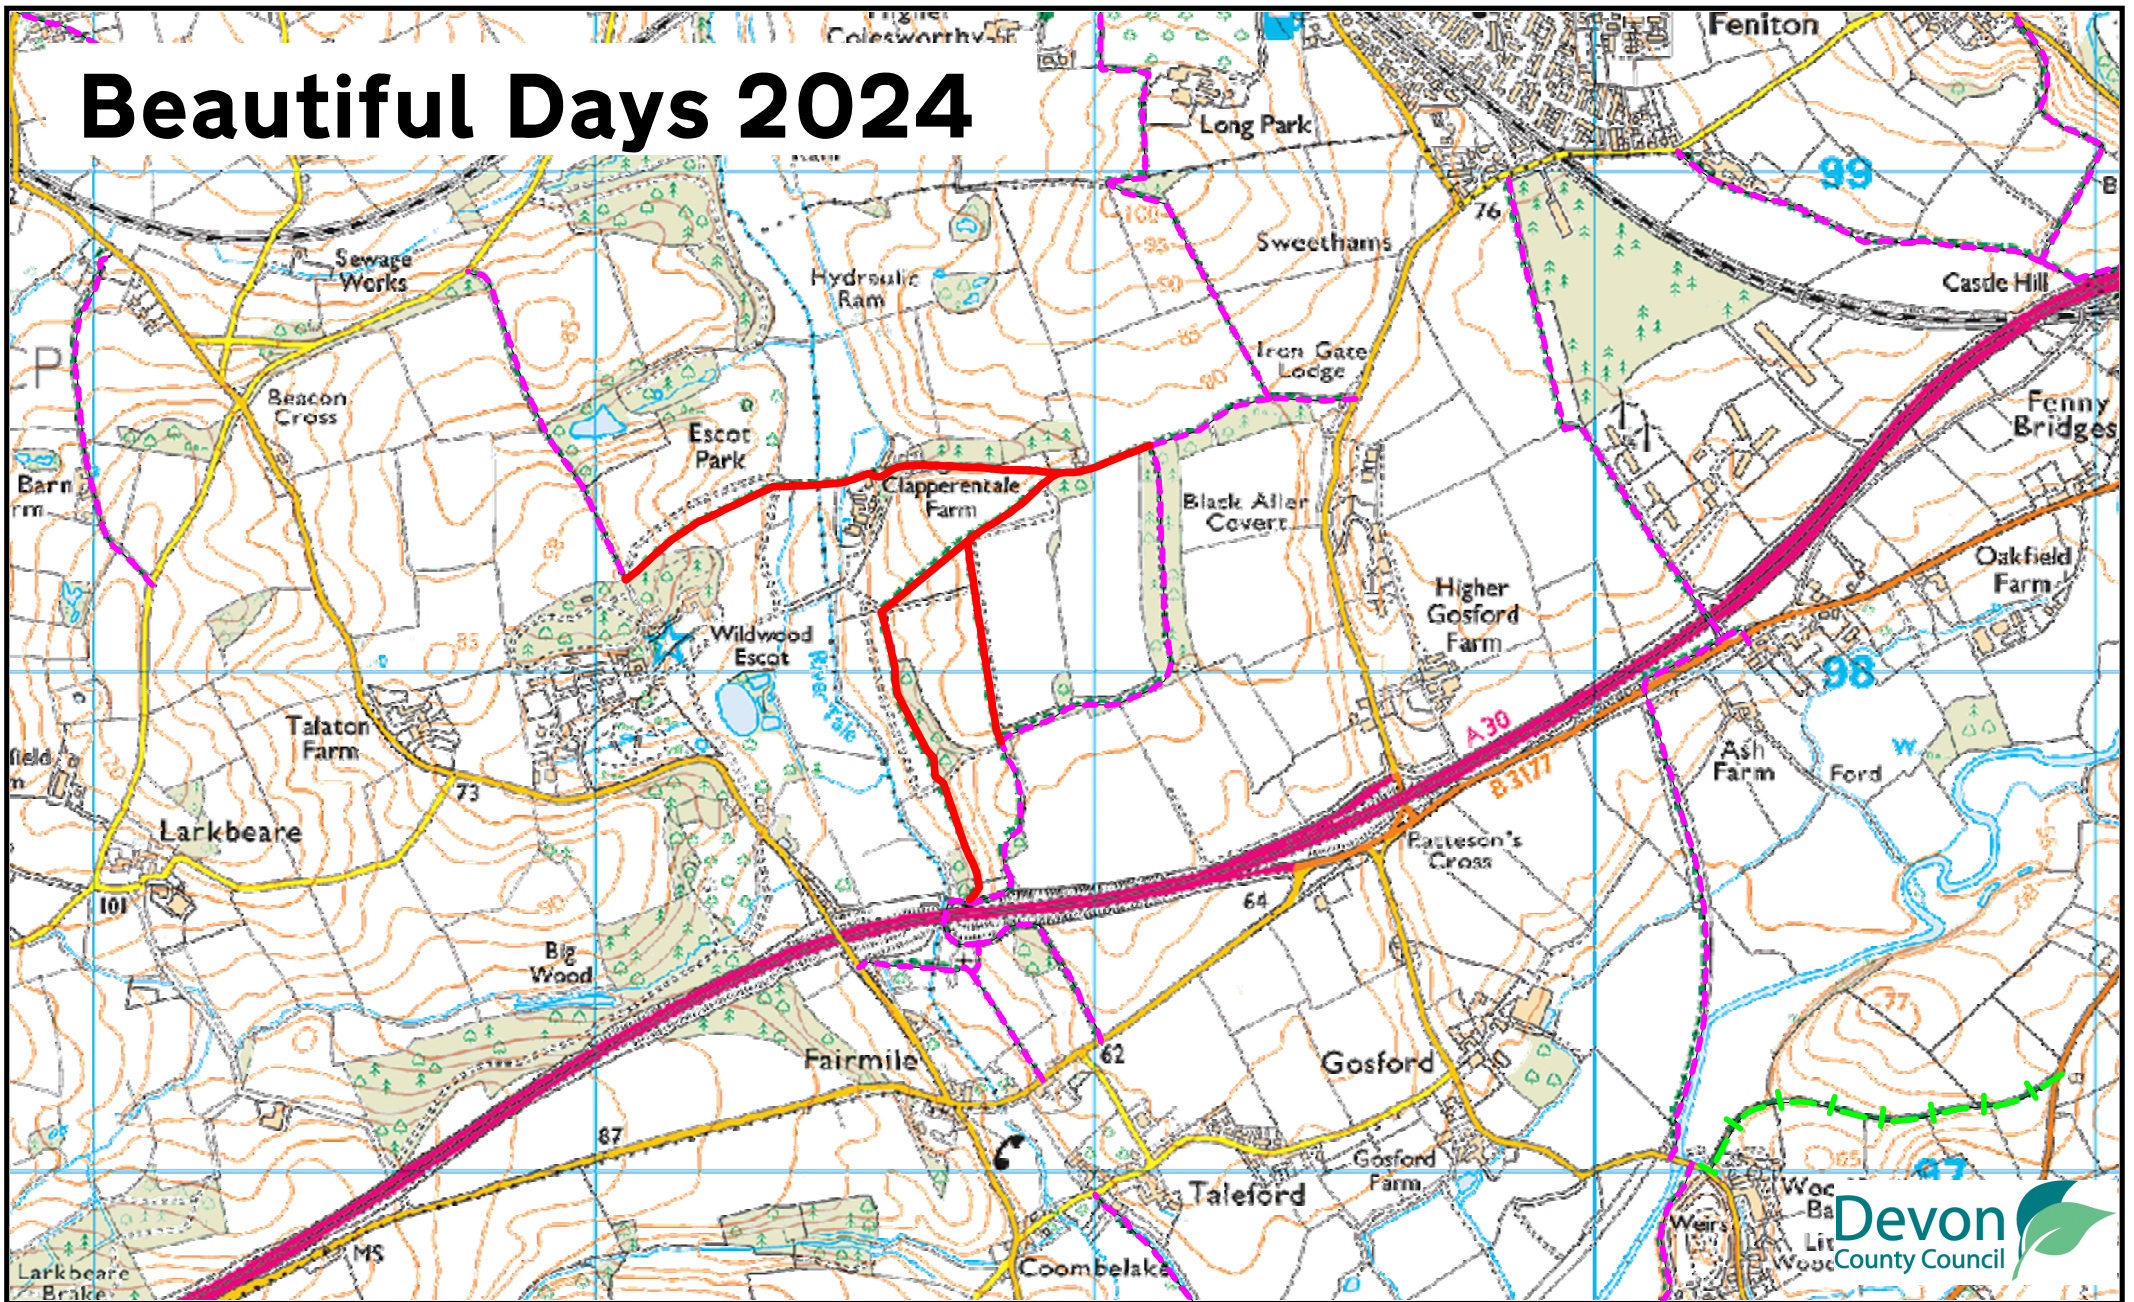

Beautiful Days 2024

Contains Ordnance Survey data. © Crown copyright and database rights 2023. 100019783

 Paths Closed from 5th August 2024 to 28th August 2024 inclusive to enable site set up and break down